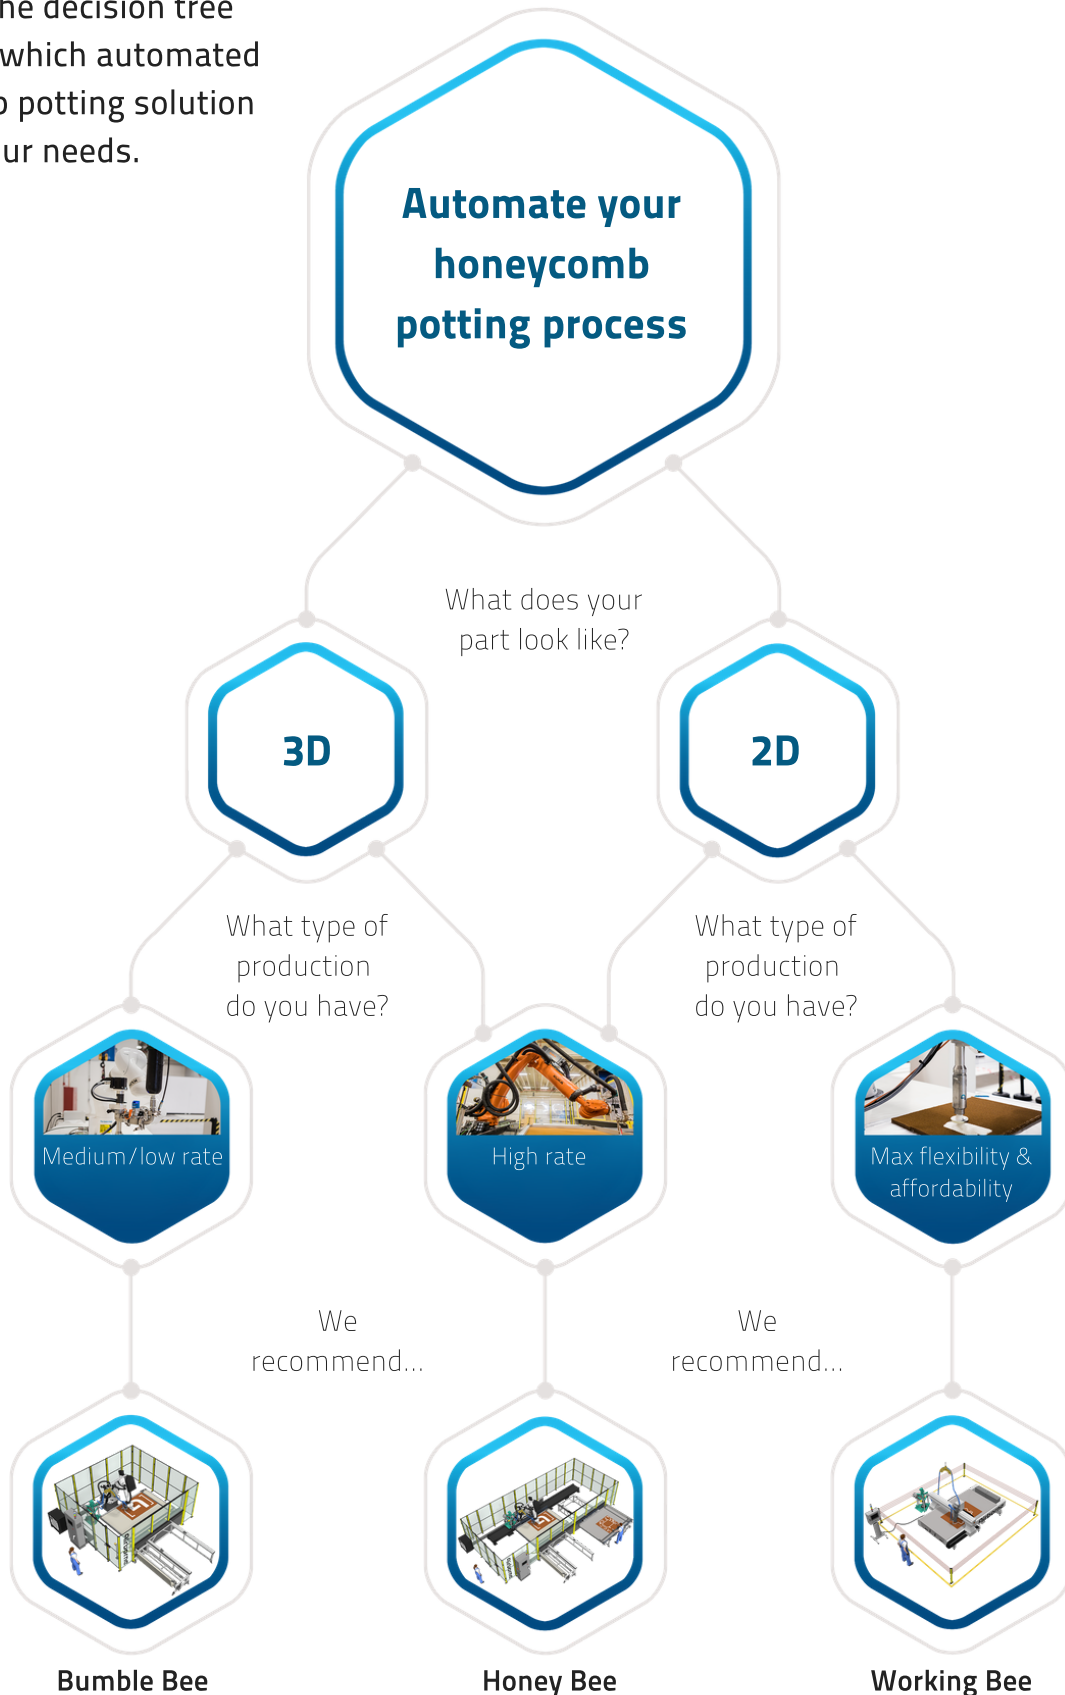

# Automated potting choices

Complete the decision tree to find out which automated honeycomb potting solution best fits your needs.

Please refer to its corresponding technical specifications document for more information.